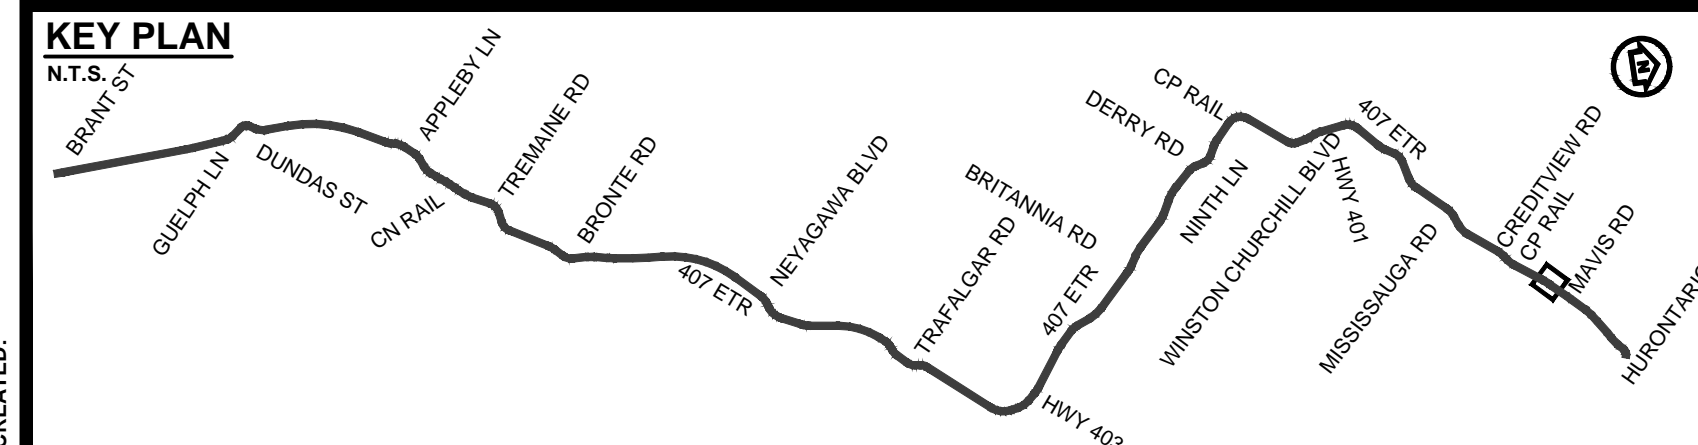

DRAWING NAME: J:\07\472934-ON-MTO 407 TRANSITWAY WC TO BRANTVILLE General\03 - Drawings\2 - Plates\EPFR Plan and Profile\407 TM4-Plate 67.dwg  
 CREATED: May 22, 2020, 4:51pm  
 MODIFIED:

**407 TRANSITWAY**  
 WEST OF BRANT STREET TO WEST OF HURONTARIO STREET  
 G.W.P. 16-20003, CA 2016-E-0038  
 PLAN AND PROFILE  
 STA. 52+550 TO STA. 53+120

PLATE  
**67**  
 DATE  
 11/20/2019