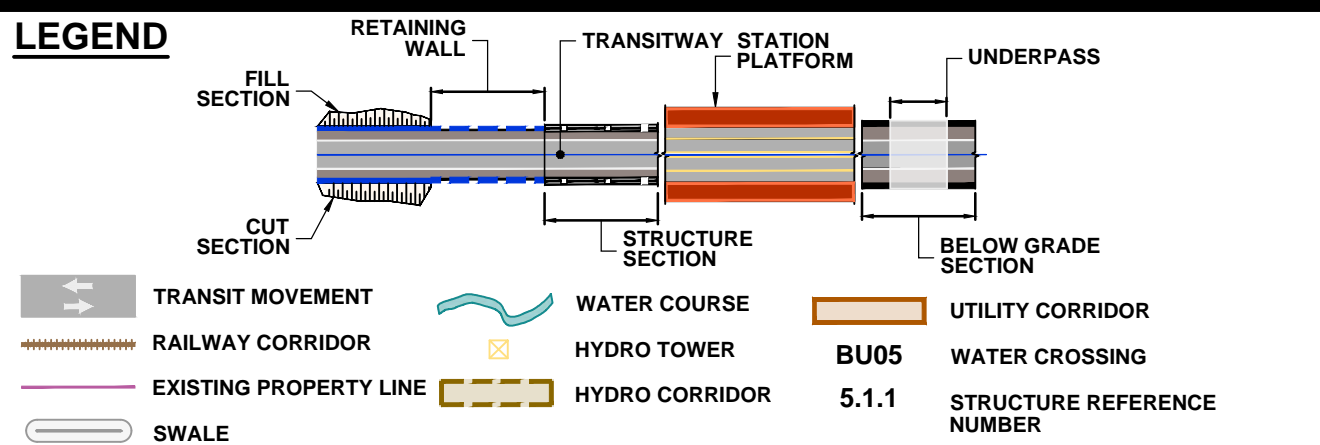

DRAWING NAME: J:\07\472934-ON-MTO 407 TRANSITWAY WC TO BRANTVILLE General\03 - Drawings\2 - Plates\EPFR Plan and Profile\407 TM4-Plate 67.dwg  
 CREATED: May 22, 2020, 4:51pm  
 MODIFIED:

**407 TRANSITWAY**  
 WEST OF BRANT STREET TO WEST OF HURONTARIO STREET  
 G.W.P. 16-20003, CA 2016-E-0038  
 PLAN AND PROFILE  
 STA. 52+550 TO STA. 53+120

PLATE  
**67**  
 DATE  
 11/20/2019